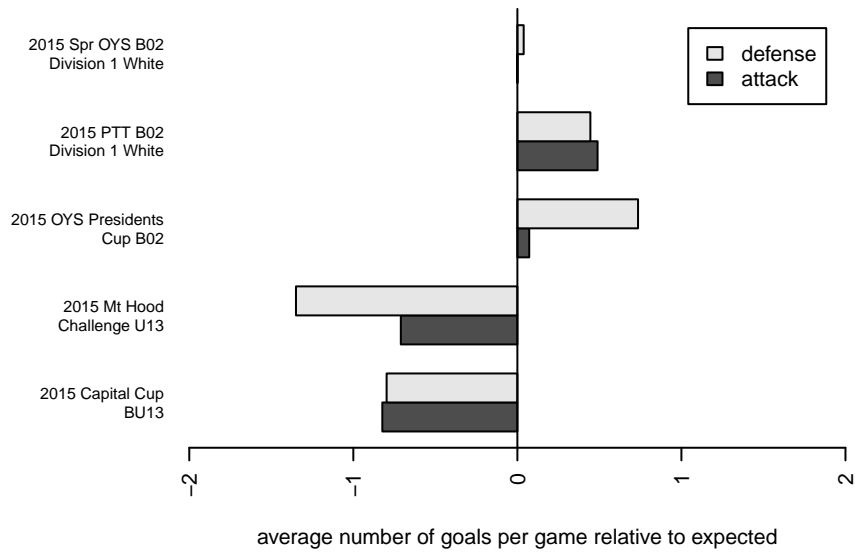

HSC Atletico B02

Hillsboro SC
 Hillboro, OR
 B02 total strength=856
 attack=1.53 defense=0.97
 fall league = PTT B02 Div 1 White
 spr league = Spr OYS B02 Div 1 White

alt names used:
 HSC Atletico
 HSC Atletico
 HSC Atletico
 HSC Atletico
 HSC Atletico

Venues played:
 2015 Capital Cup BU13
 2015 Mt Hood Challenge U13
 2015 PTT B02 Division 1 White
 2015 OYS Presidents Cup B02
 2015 Spr OYS B02 Division 1 White

HSC Atletico B02
 Dots are actual minus expected GF (blue circles) and GA (red triangles).
 Blue line is smoothed change in attack strength. Red is smoothed change in defense strength.

**attack and defense variance (black dot)
relative to other teams
and top 10 in region**

**attack and defense rating
relative to others at age
and all opponents in last 13 months**

Performance relative to 13 month average