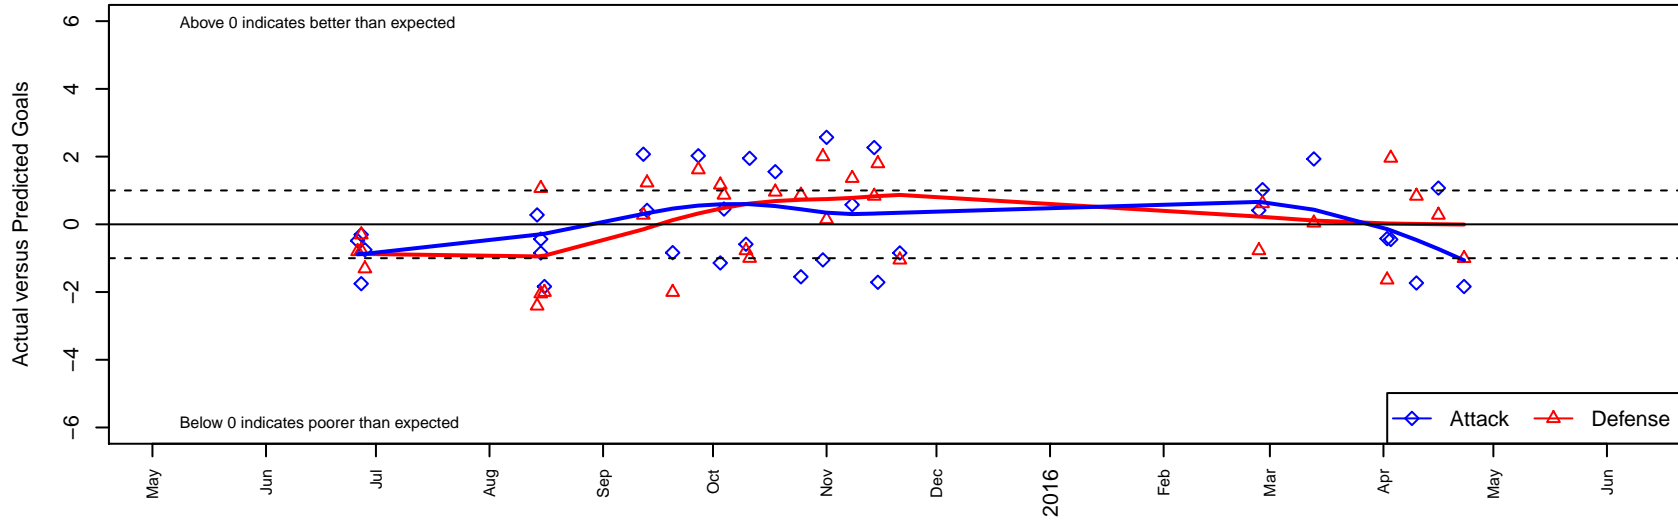

HSC Atletico B02

Hillsboro SC
 Hillboro, OR
 B02 total strength=856
 attack=1.53 defense=0.97
 fall league = PTT B02 Div 1 White
 spr league = Spr OYS B02 Div 1 White

alt names used:
 HSC Atletico
 HSC Atletico
 HSC Atletico
 HSC Atletico
 HSC Atletico

Venues played:
 2015 Capital Cup BU13
 2015 Mt Hood Challenge U13
 2015 PTT B02 Division 1 White
 2015 OYS Presidents Cup B02
 2015 Spr OYS B02 Division 1 White

HSC Atletico B02
 Dots are actual minus expected GF (blue circles) and GA (red triangles).
 Blue line is smoothed change in attack strength. Red is smoothed change in defense strength.

**attack and defense variance (black dot)
relative to other teams
and top 10 in region**

**attack and defense rating
relative to others at age
and all opponents in last 13 months**

Performance relative to 13 month average