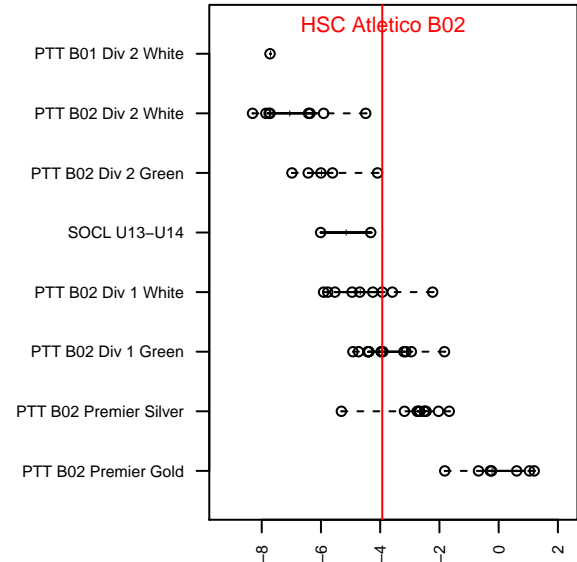

HSC Atletico B02

Hillsboro SC
 Hillboro, OR
 B02 total strength=856
 attack=1.53 defense=0.97
 fall league = PTT B02 Div 1 White
 spr league = Spr OYS B02 Div 1 White

alt names used:
 HSC Atletico
 HSC Atletico
 HSC Atletico
 HSC Atletico
 HSC Atletico

Venues played:
 2015 Capital Cup BU13
 2015 Mt Hood Challenge U13
 2015 PTT B02 Division 1 White
 2015 OYS Presidents Cup B02
 2015 Spr OYS B02 Division 1 White

HSC Atletico B02
 Dots are actual minus expected GF (blue circles) and GA (red triangles).
 Blue line is smoothed change in attack strength. Red is smoothed change in defense strength.

**attack and defense variance (black dot)
relative to other teams
and top 10 in region**

**attack and defense rating
relative to others at age
and all opponents in last 13 months**

Performance relative to 13 month average